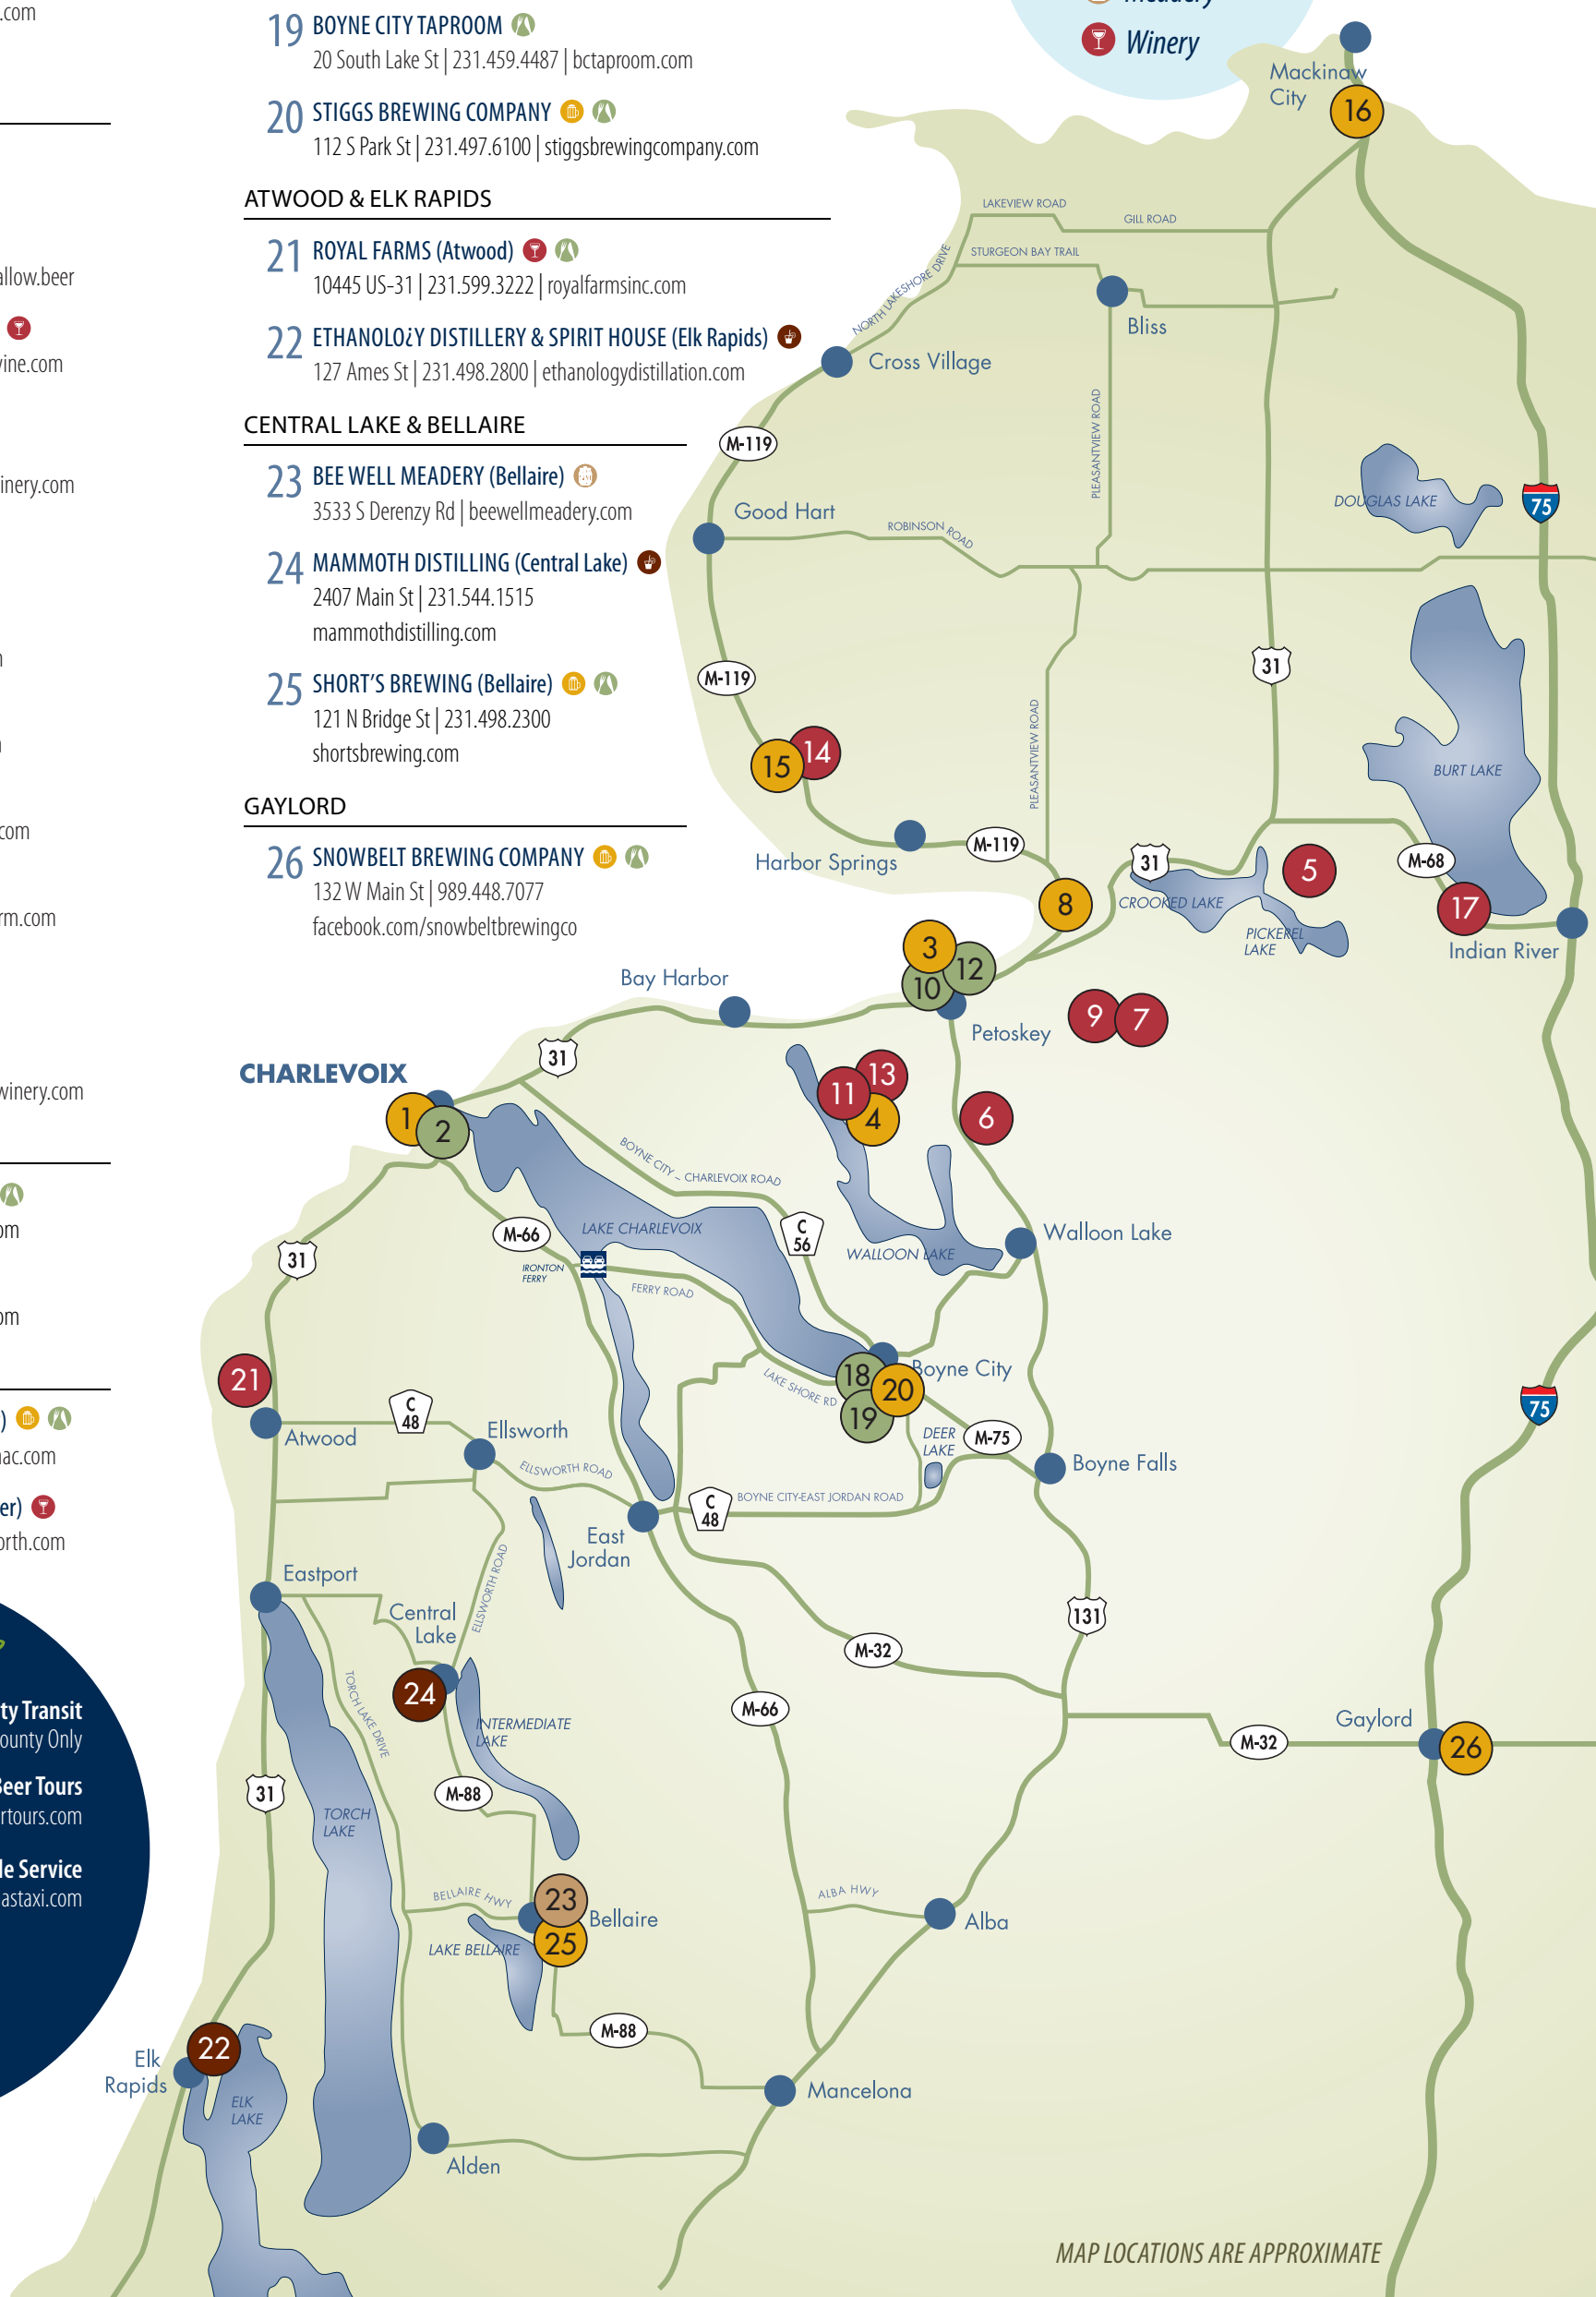

GAYLORD

- **26 SNOWBELT BREWING COMPANY**
  132 W Main St | 989.448.7077 | facebook.com/snowbeltbrewingco

MAP LOCATIONS ARE APPROXIMATE