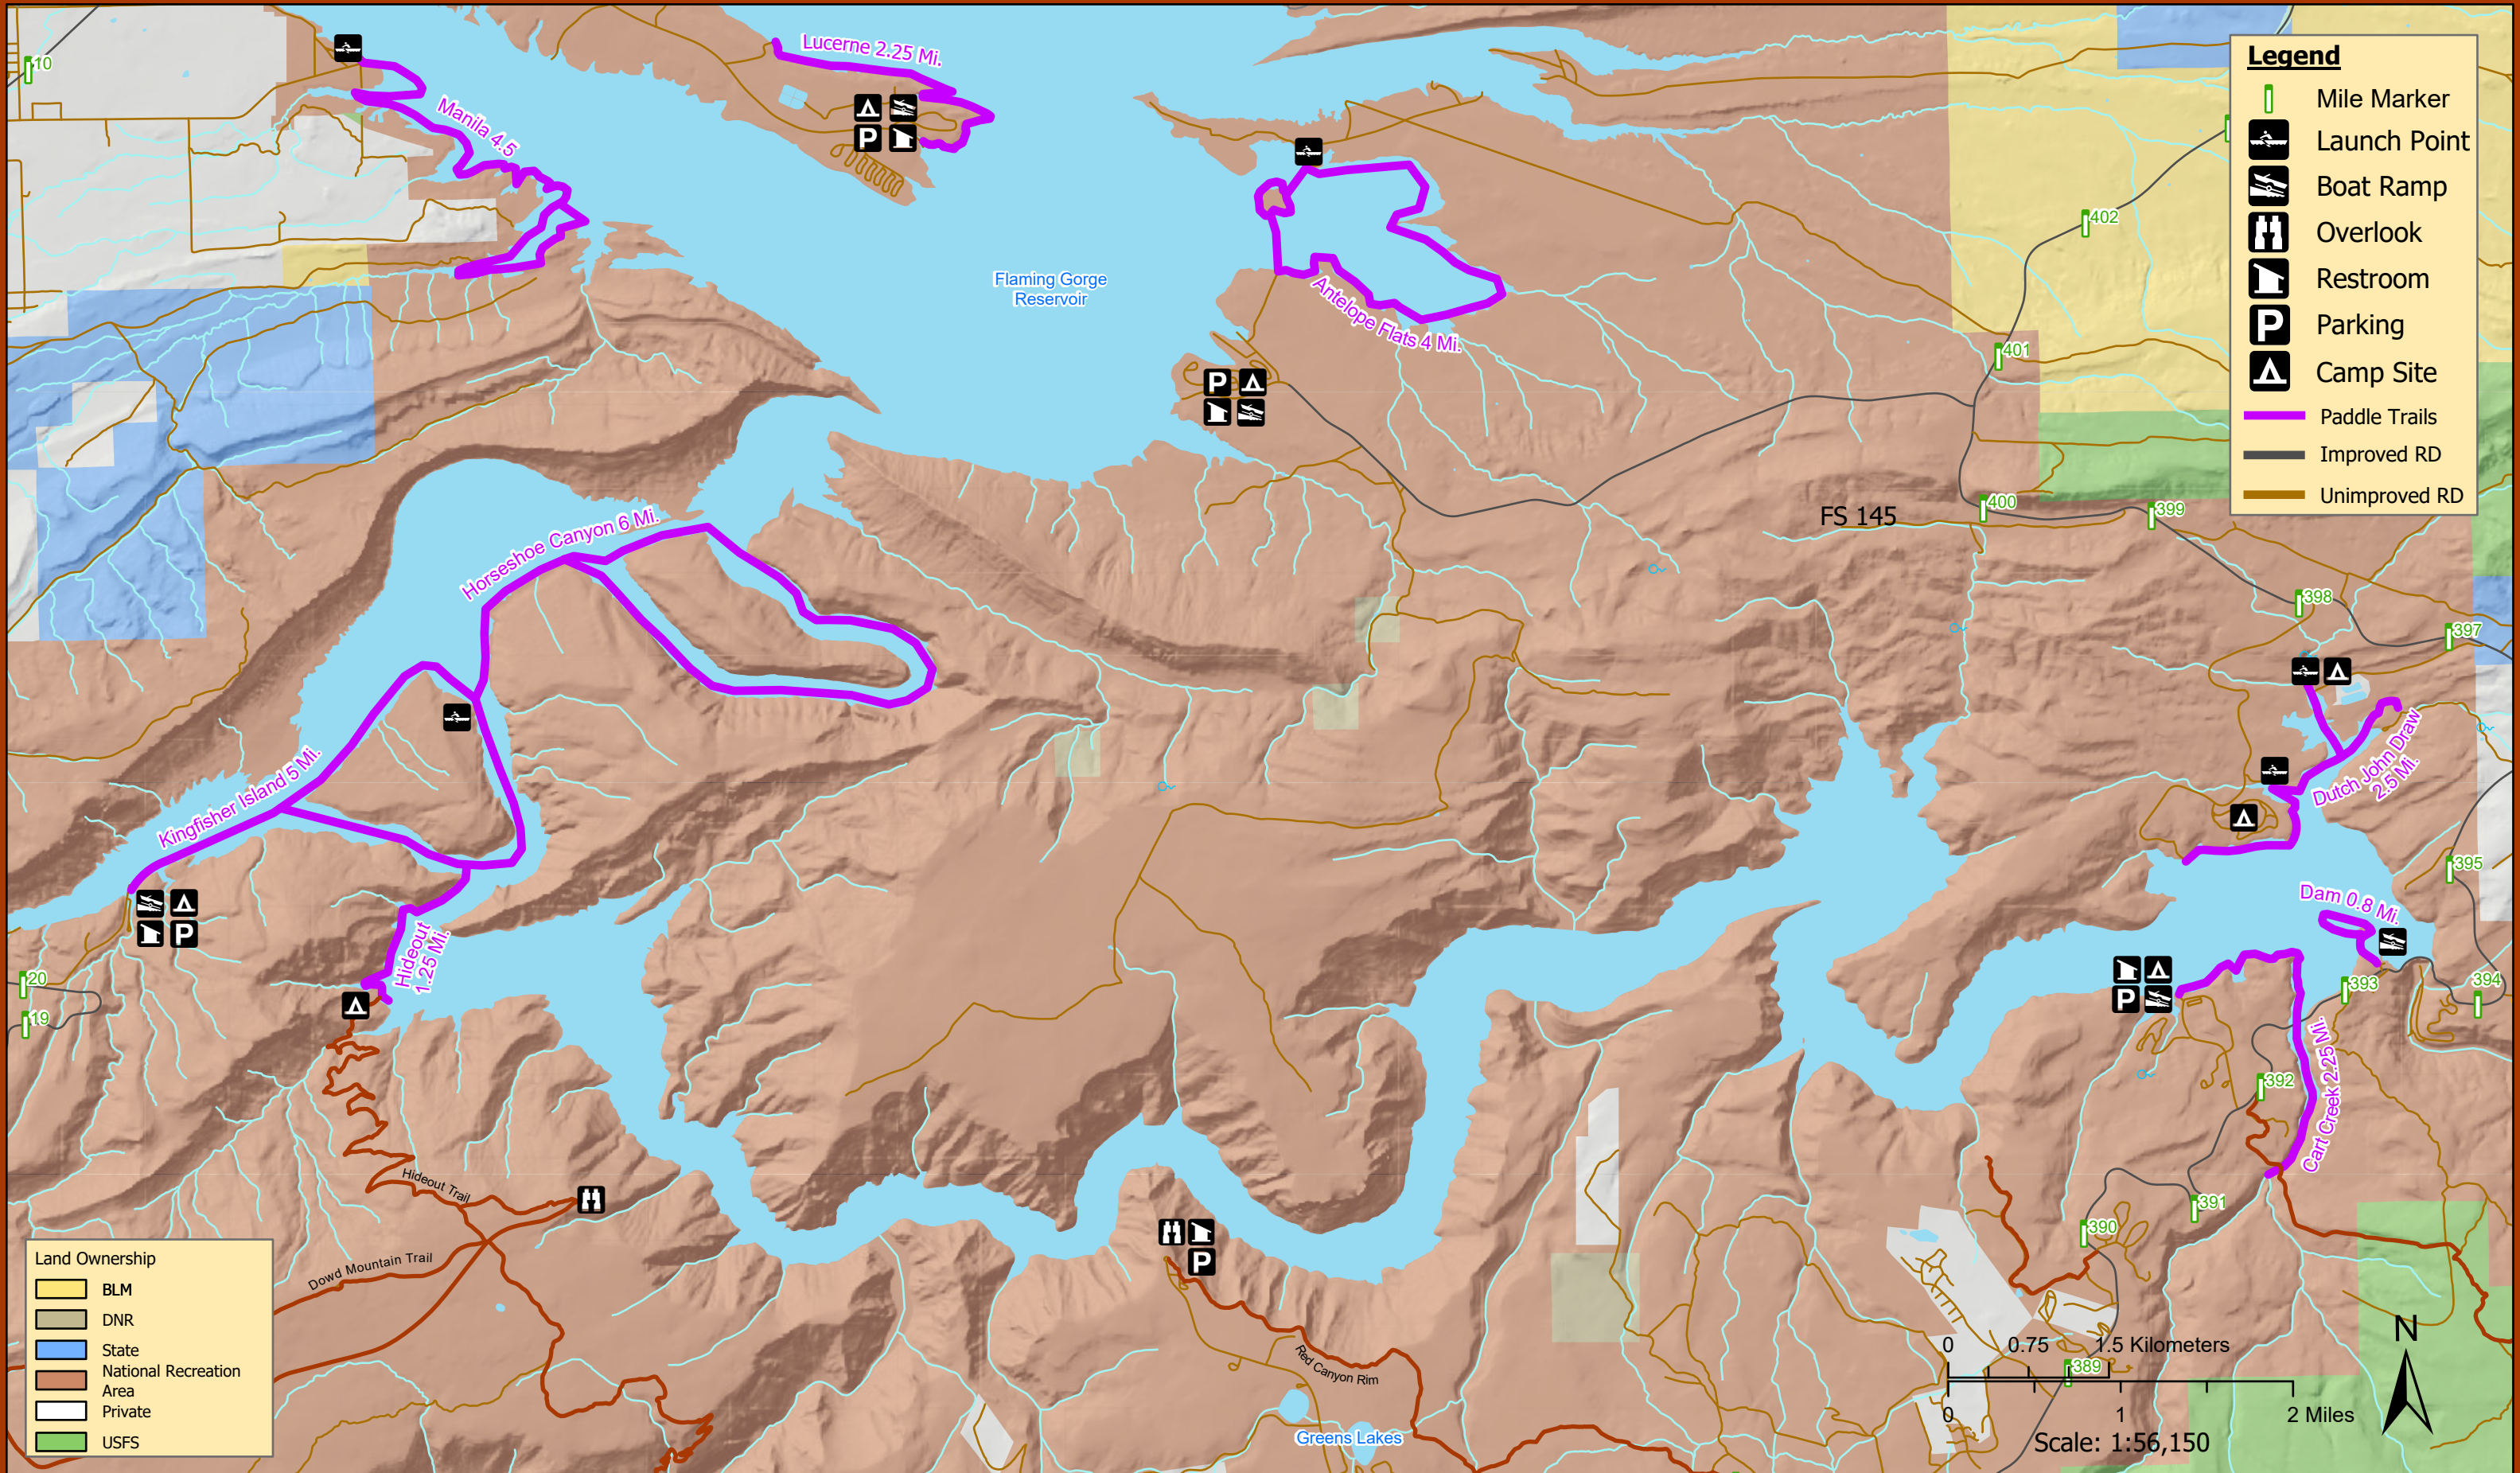

Flaming Gorge Paddle Trails

Legend

- Mile Marker
- Launch Point
- Boat Ramp
- Overlook
- Restroom
- Parking
- Camp Site
- Paddle Trails
- Improved RD
- Unimproved RD

- ### Land Ownership
- BLM
 - DNR
 - State
 - National Recreation Area
 - Private
 - USFS

0 0.75 1.5 Kilometers
0 1 2 Miles

Scale: 1:56,150