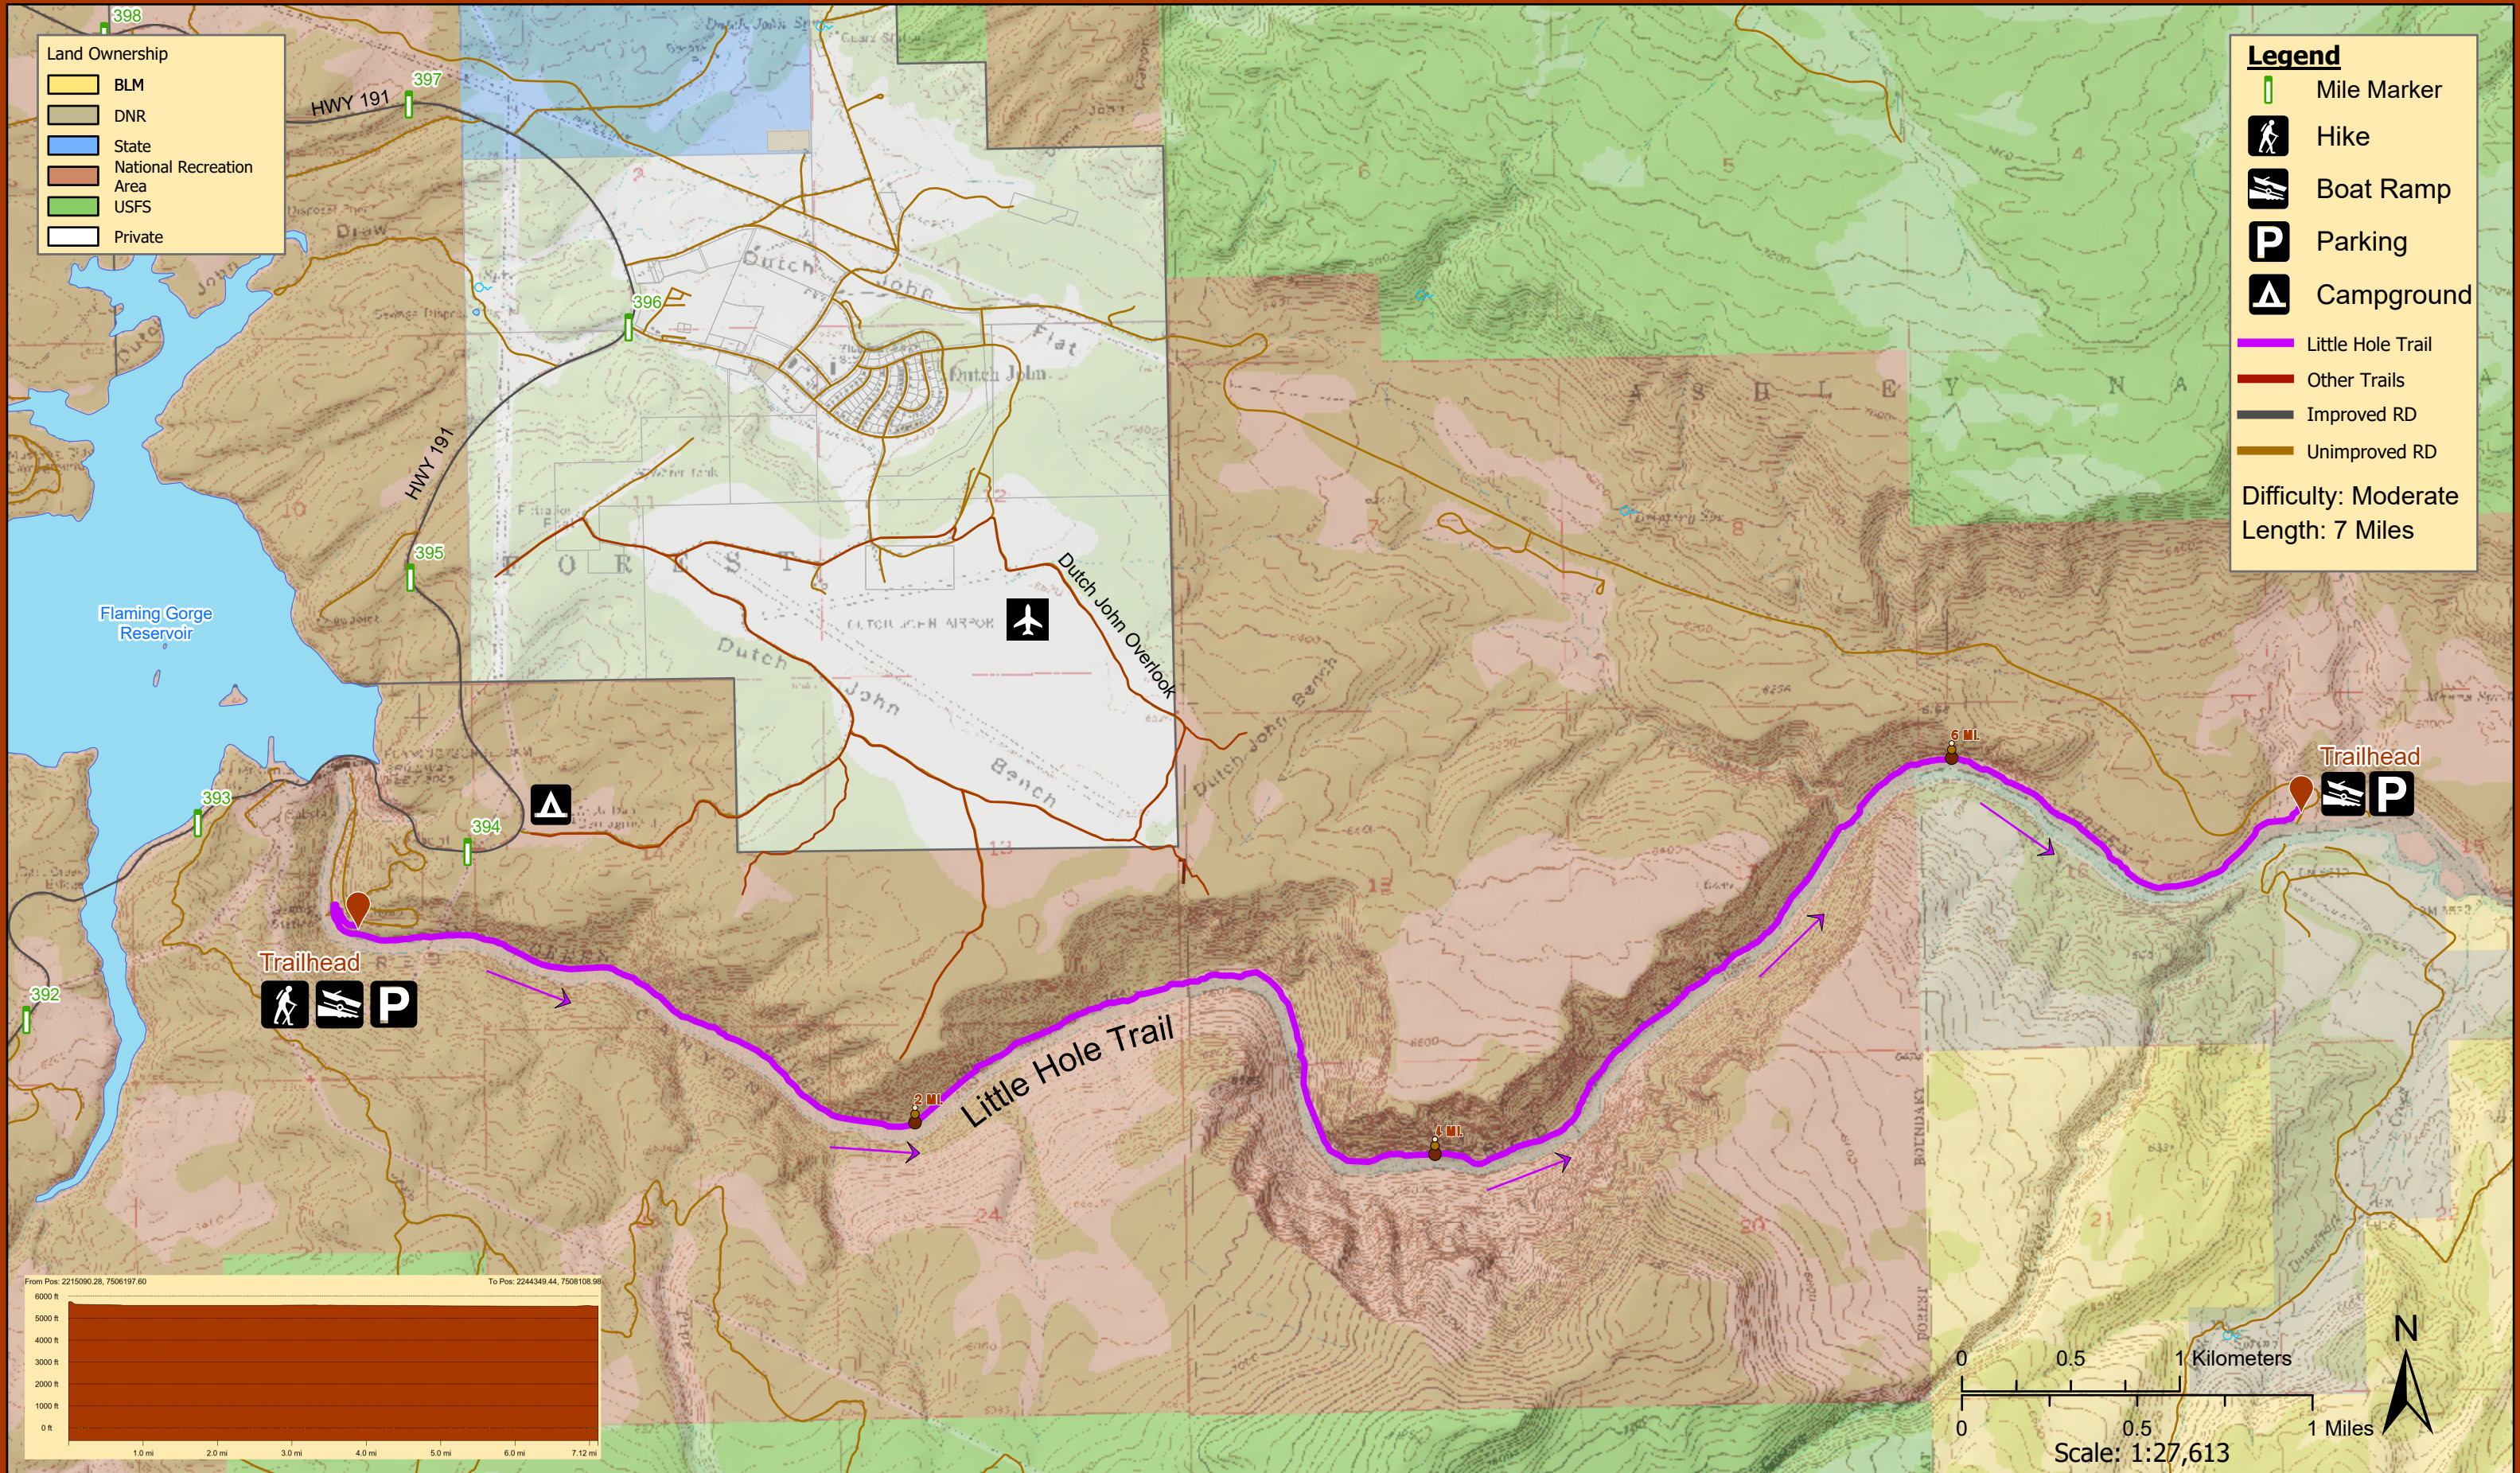

Little Hole Trail

Land Ownership

- BLM
- DNR
- State
- National Recreation Area
- USFS
- Private

Legend

- Mile Marker
- Hike
- Boat Ramp
- Parking
- Campground
- Little Hole Trail
- Other Trails
- Improved RD
- Unimproved RD

Difficulty: Moderate
Length: 7 Miles