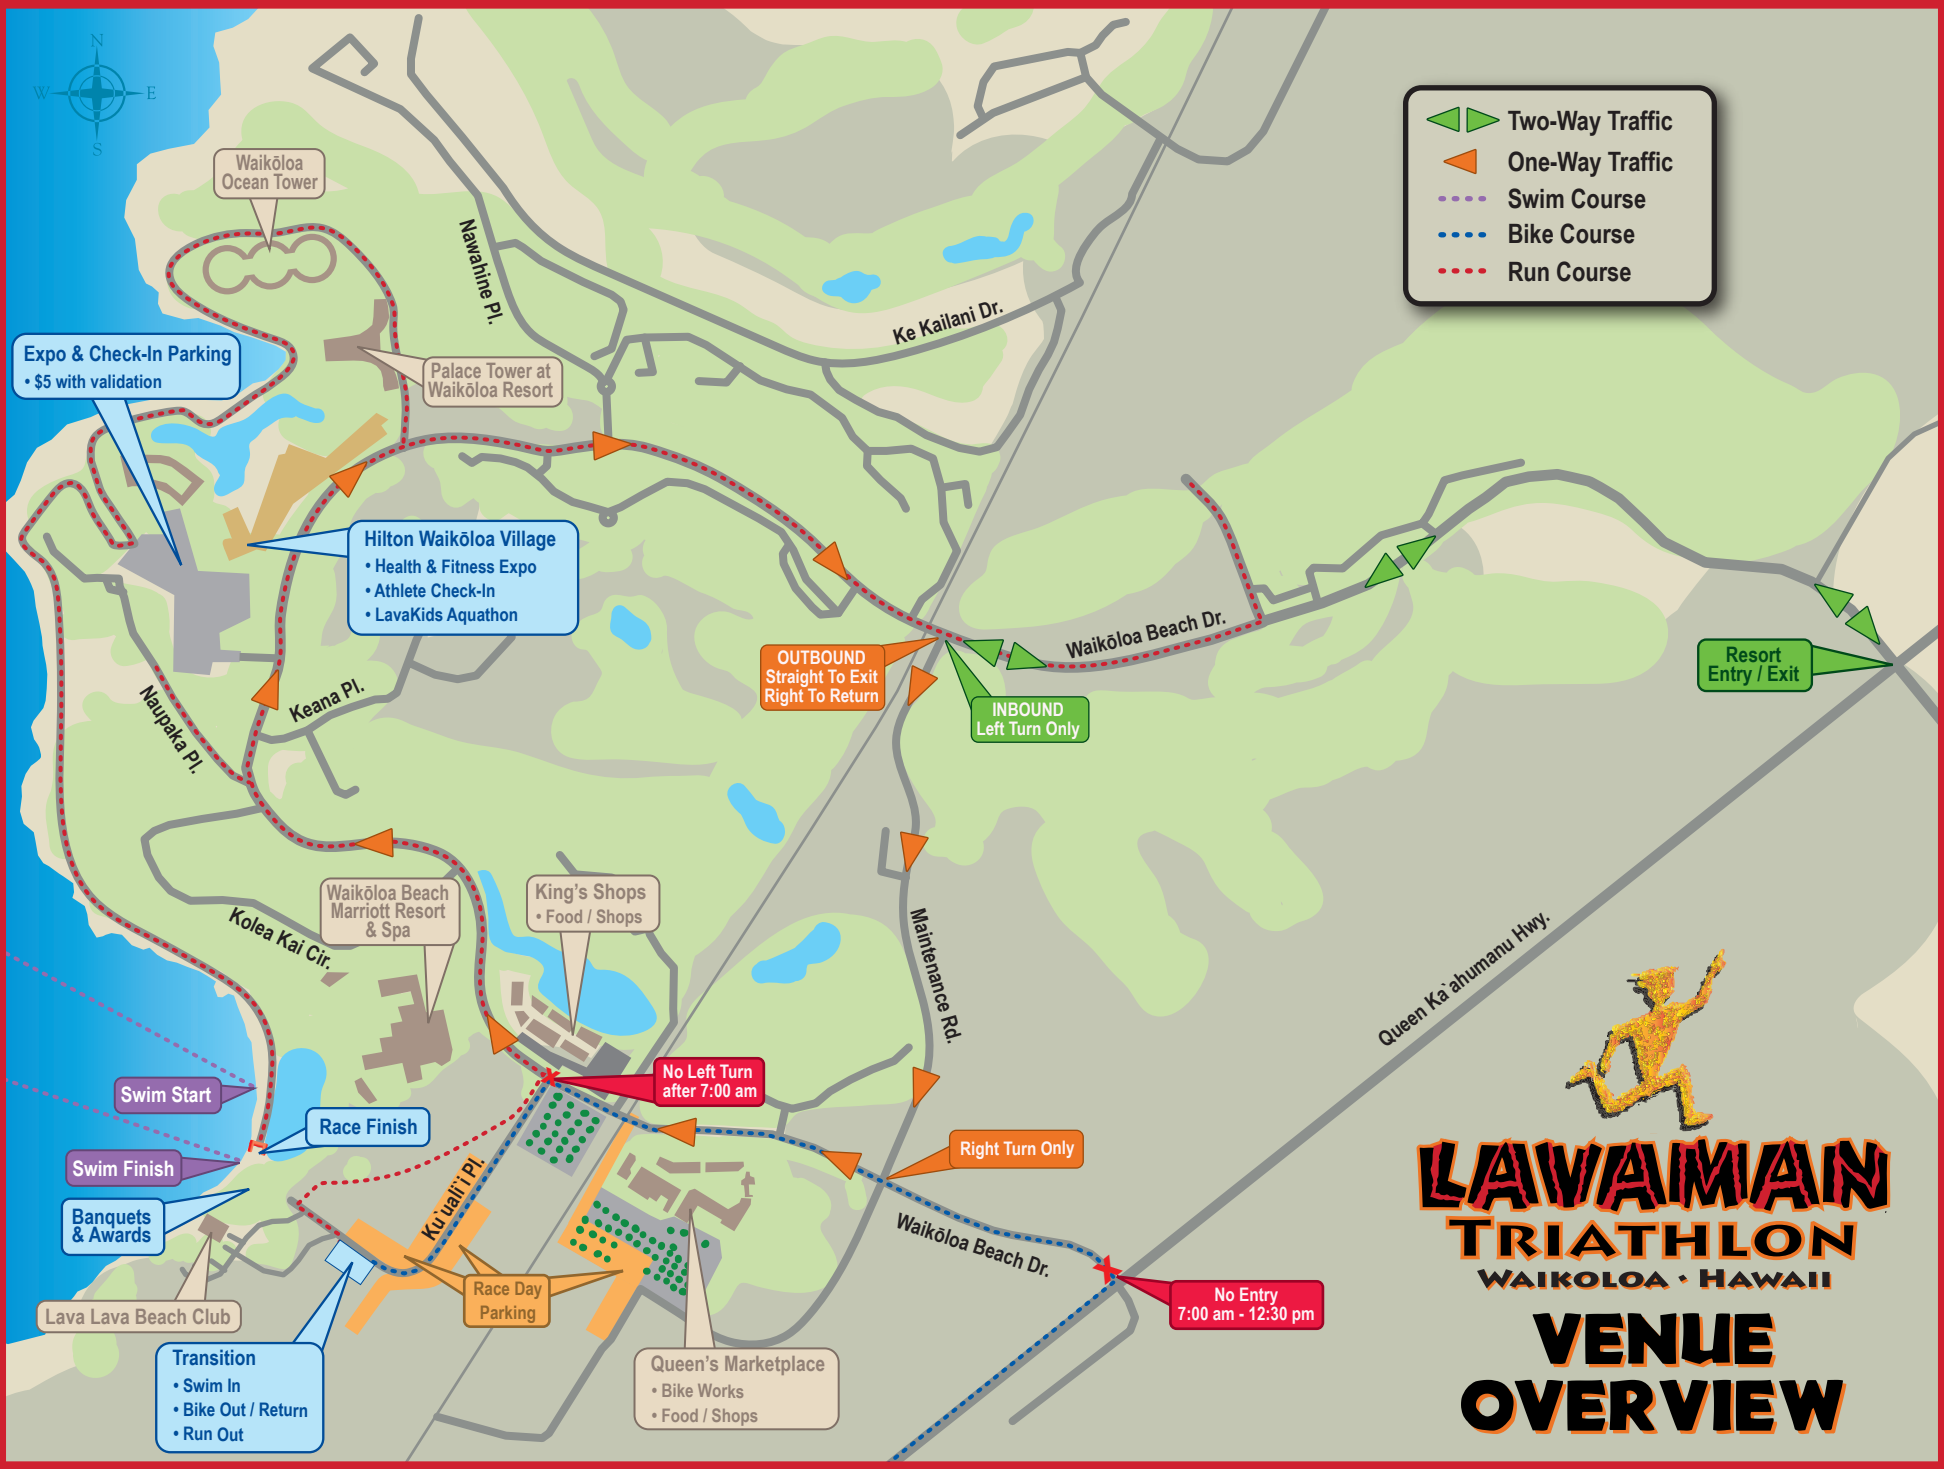

- Two-Way Traffic
- One-Way Traffic
- Swim Course
- Bike Course
- Run Course

LAWA MAN TRIATHLON

WAIKOLOA • HAWAII

VENUE OVERVIEW