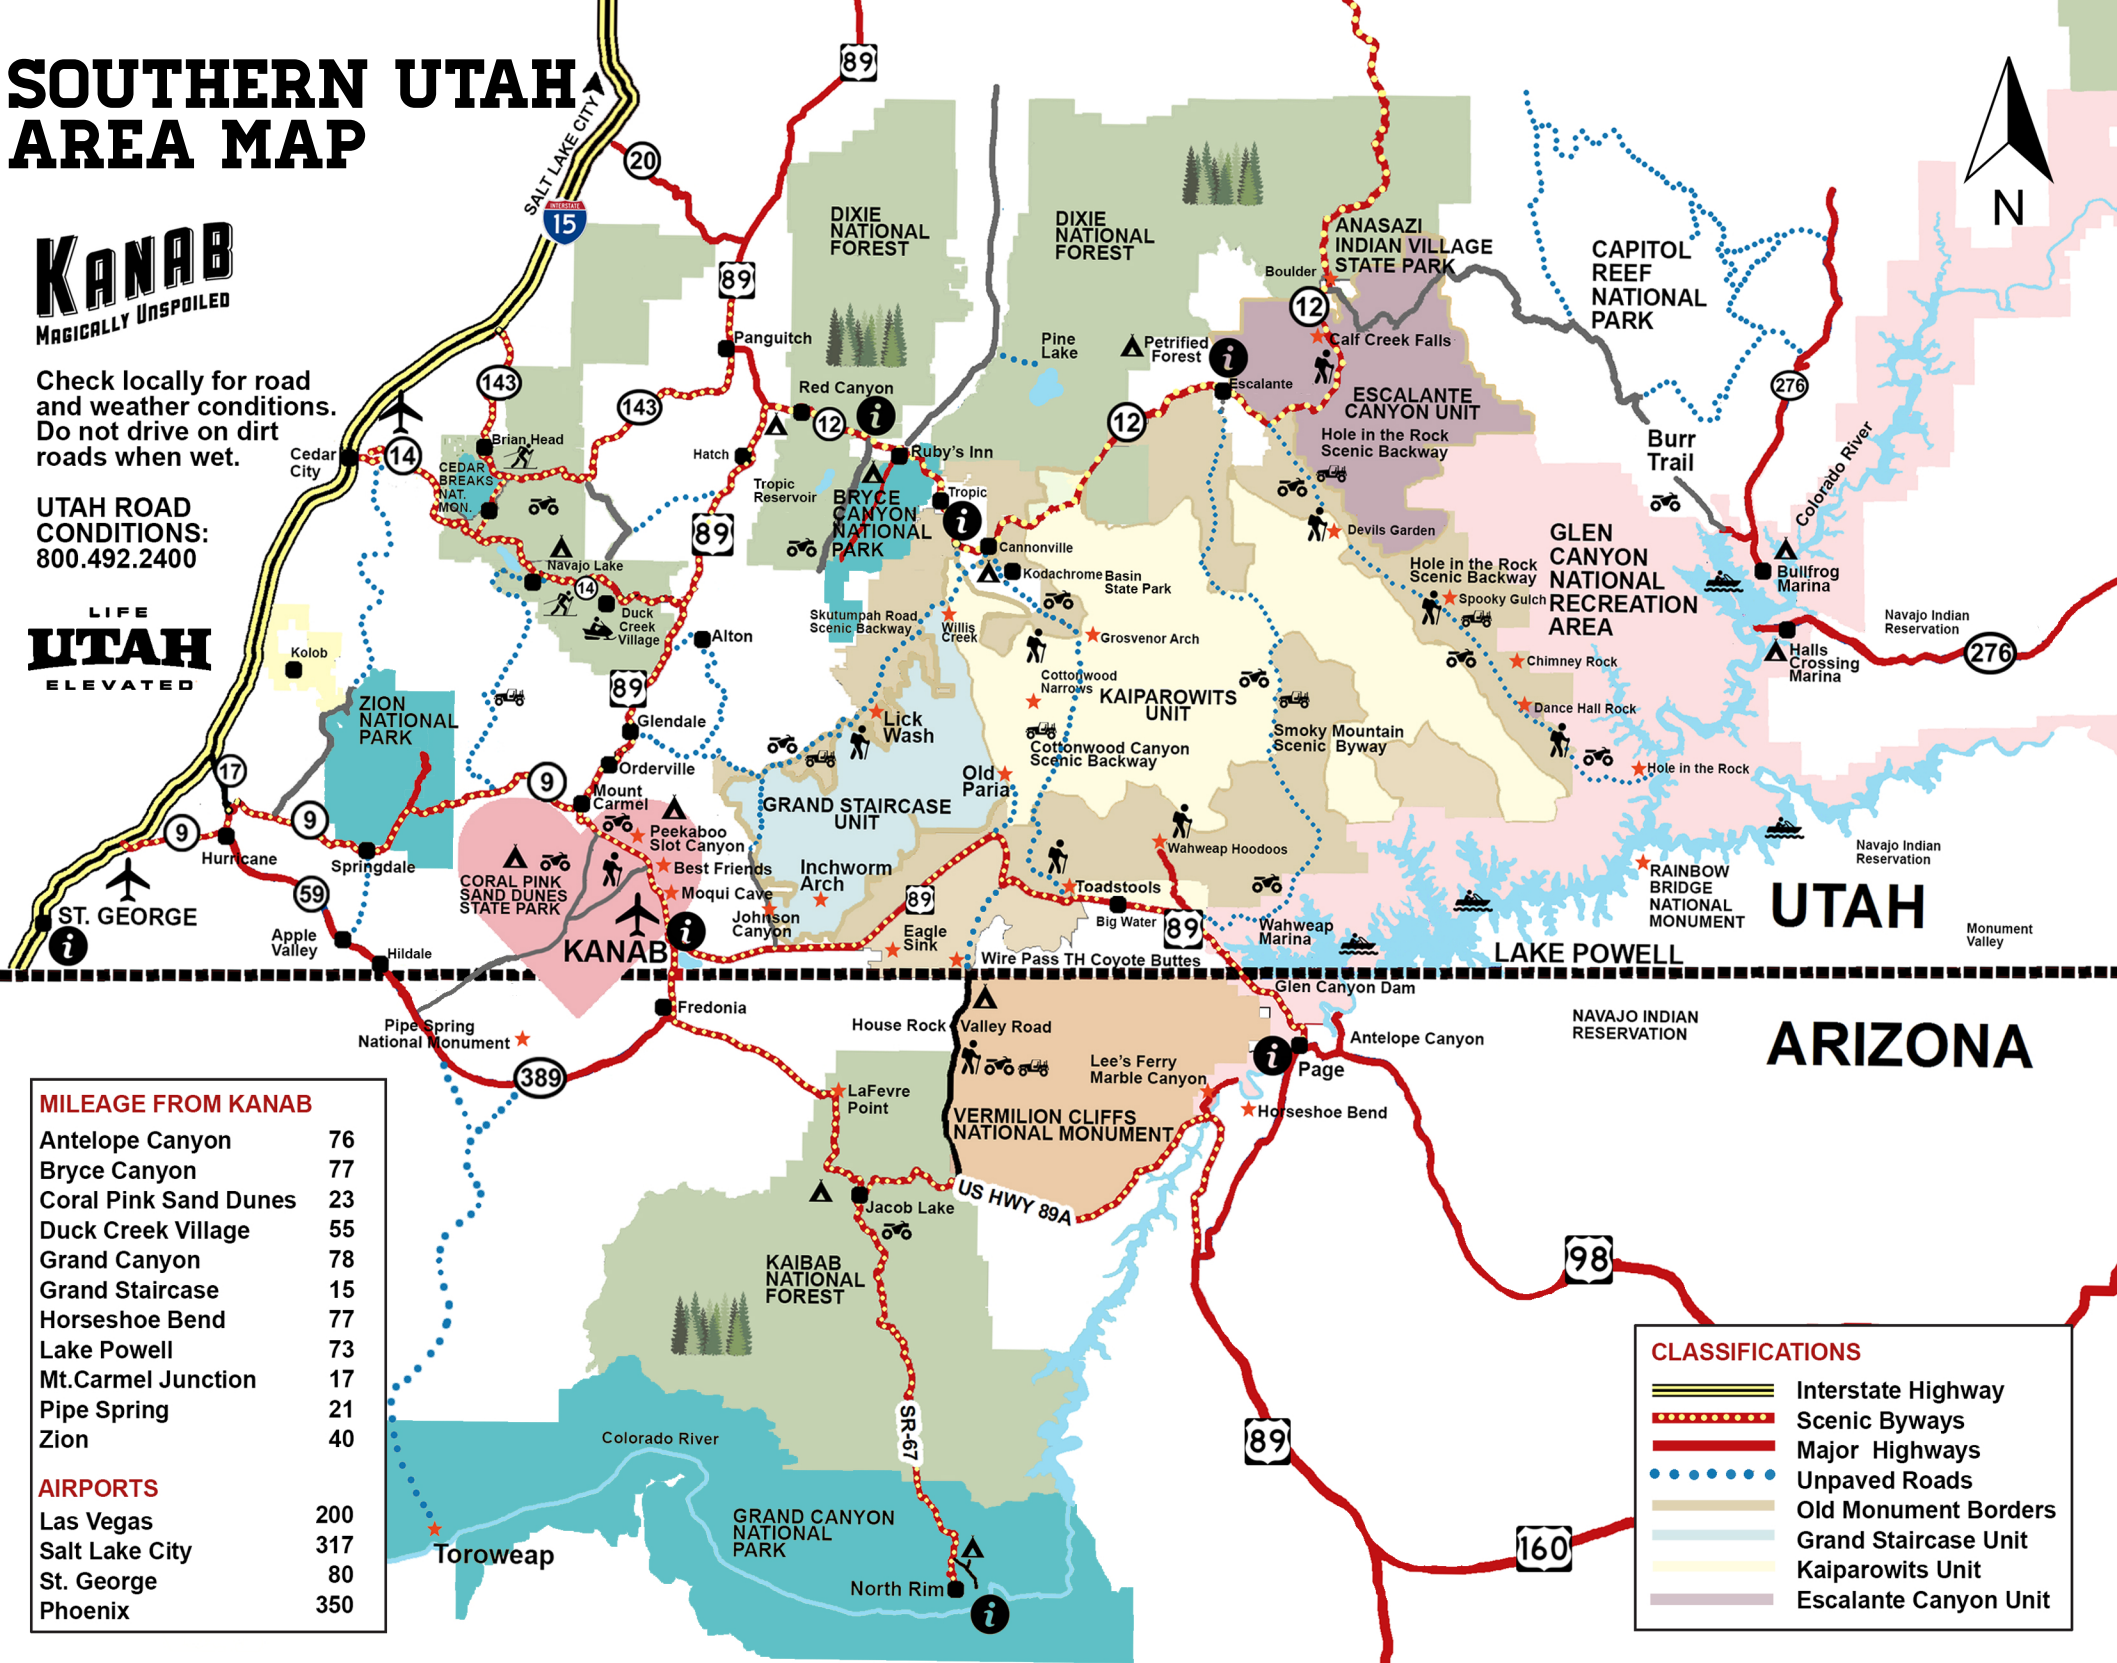

SOUTHERN UTAH AREA MAP

KANAB
MAGICALLY UNSPOILED

Check locally for road and weather conditions. Do not drive on dirt roads when wet.

UTAH ROAD CONDITIONS:
800.492.2400

LIFE
UTAH
ELEVATED

MILEAGE FROM KANAB

Antelope Canyon	76
Bryce Canyon	77
Coral Pink Sand Dunes	23
Duck Creek Village	55
Grand Canyon	78
Grand Staircase	15
Horseshoe Bend	77
Lake Powell	73
Mt. Carmel Junction	17
Pipe Spring	21
Zion	40

AIRPORTS

Las Vegas	200
Salt Lake City	317
St. George	80
Phoenix	350

CLASSIFICATIONS

- Interstate Highway
- Scenic Byways
- Major Highways
- Unpaved Roads
- Old Monument Borders
- Grand Staircase Unit
- Kaiparowits Unit
- Escalante Canyon Unit