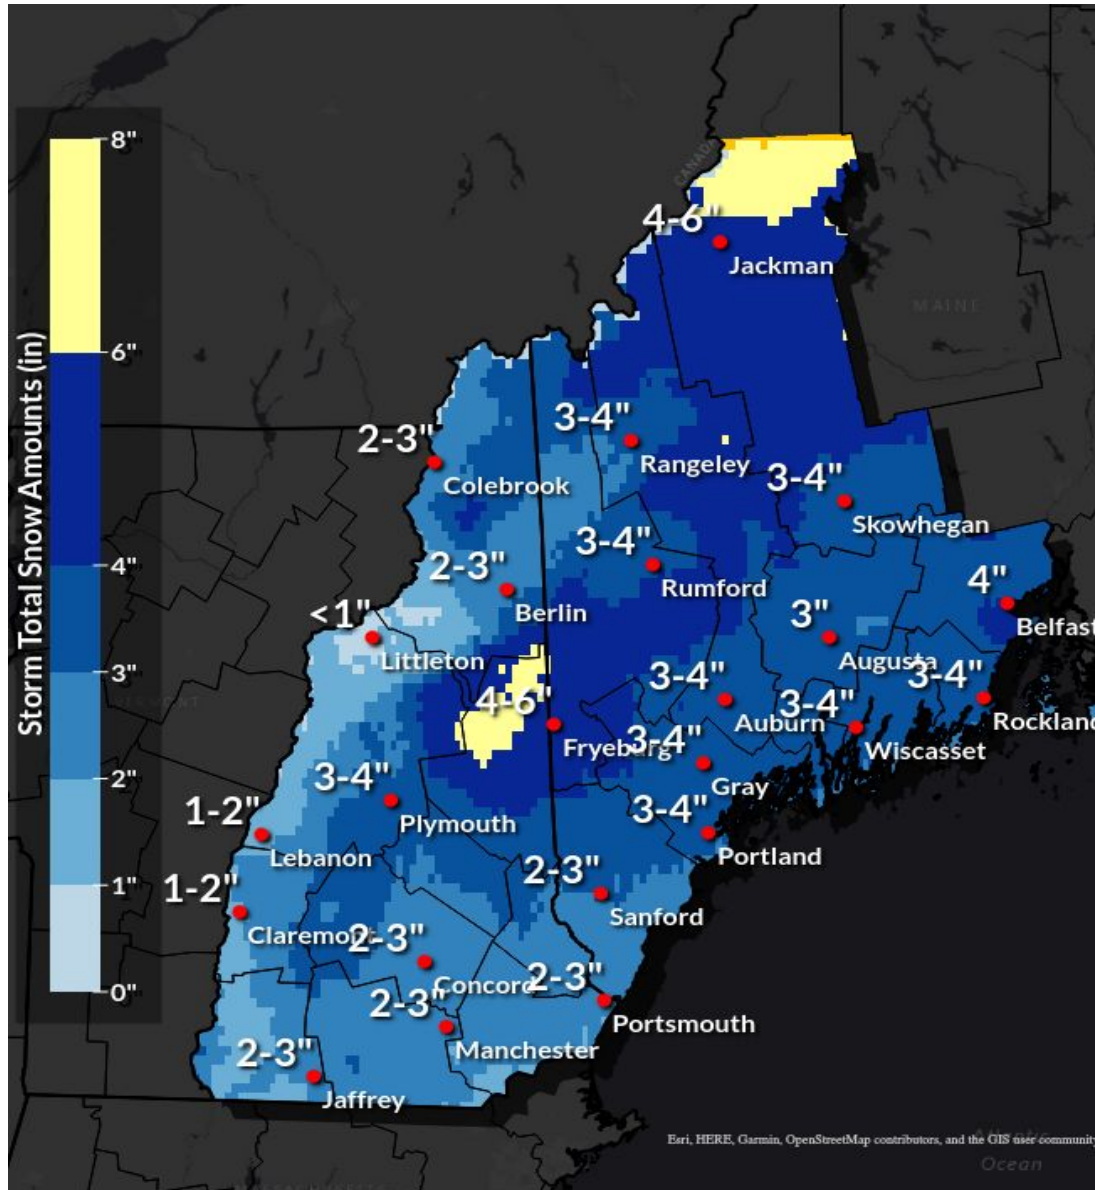

Snowfall Tonight through Thursday

What To Expect

Low pressure tonight through Thurs

- ✓ Precipitation will start as snow everywhere bringing slick travel into the Thursday morning commute
- ✓ Snow changes to a wintry mix SW to NE Thursday morning and possibly rain south of the mountains Thursday afternoon
- ✓ A Winter Weather Advisory has been issued for most locations

Another low pressure system impacts the Northeast Saturday and Sunday

- ✓ Precipitation likely starts as snow with accumulating snow late Saturday and Saturday night
- ✓ There may be a mix/rain line that moves north through the area Sunday

[See Related Pages](#)

Winter
[Latest Weather Headline Map](#)