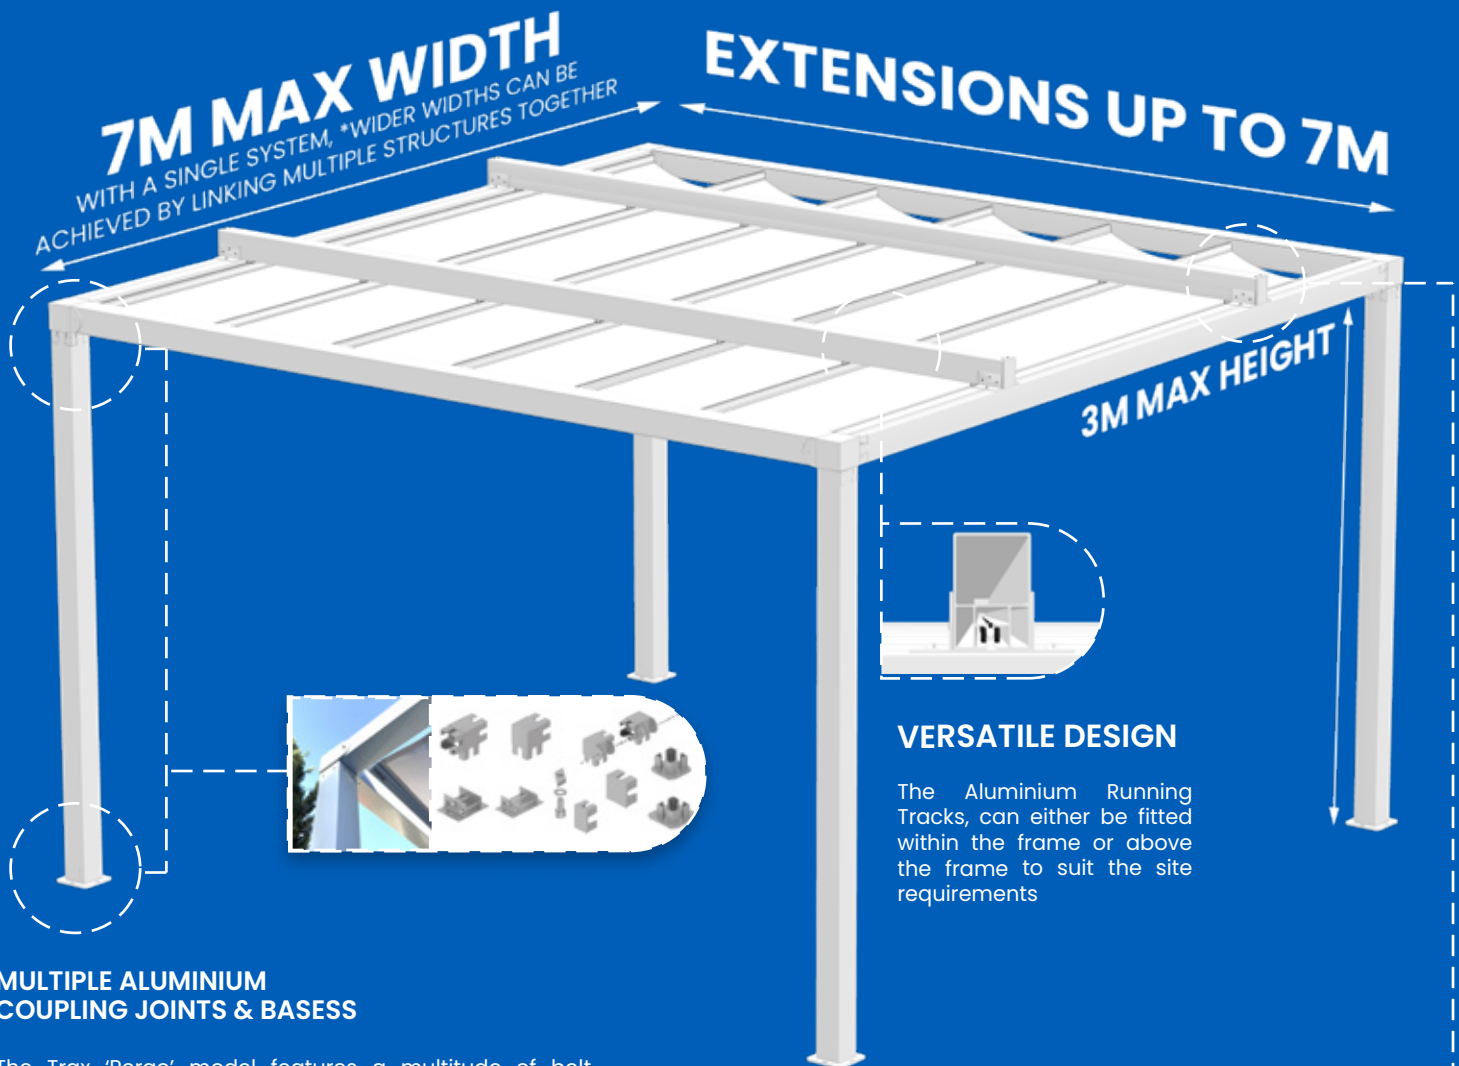

MODULAR FRAMED STRUCTURE

RETRACTABLE SHADE HAS NEVER BEEN EASIER!

IDEAL FOR RESIDENTIAL & COMMERCIAL APPLICATIONS.
COVER VARIOUS AREAS WITH A MODULAR FRAMED STRUCTURE

STYLISH SHADE THAT COMPLIMENTS ALL ARCHITECTURAL STYLES, FROM CONTEMPORARY SUBURBAN HOMES TO COMMERCIAL OR PUBLIC SPACES.

- ✓ UV PROTECTION
- ✓ CONTROLLABLE SHADE
- ✓ NEATLY FOLDS AWAY
- ✓ WATERPROOF AVAILABLE

- ✓ MANUAL OR MOTORISED
- ✓ CONTEMPORARY STRUCTURE
- ✓ MODULAR FRAMED DESIGN
- ✓ ALL SEASON PROTECTION

Scan to DOWNLOAD

TRAX 'PERGO'

Aluminium Pergo Modular Framed Structure

MULTIPLE ALUMINIUM COUPLING JOINTS & BASESS

The Trax 'Pergo' model features a multitude of bolt together Aluminium Joiner connectors to choose the best frame configuration for site conditions. The lightweight but robust Aluminium Posts, Beams & Running Tracks, allows easy bolt together installation.

SINGLE SELF STANDING

SHADERUNNER TRAX 'PERGO' TYPICAL CONFIGURATIONS

As well as the self standing single 'Pergo' Structure, these can also be linked together to achieve unlimited widths. They can also be fixed to building structures, eliminating the need for the rear beam and posts.