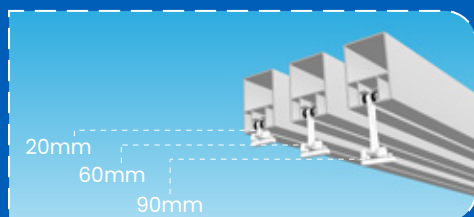

TRAX 'PERGO'

Aluminium Pergo Modular Framed Structure

MULTIPLE ALUMINIUM COUPLING JOINTS & BASESS

The Trax 'Pergo' model features a multitude of bolt together Aluminium Joiner connectors to choose the best frame configuration for site conditions. The lightweight but robust Aluminium Posts, Beams & Running Tracks, allows easy bolt together installation.

The Aluminium components can be powder coated to a multitude of colours to fit the surrounding decor. Side Blinds can also be added if required.