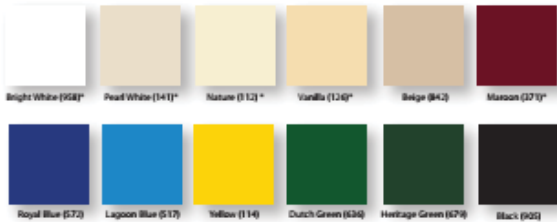

STYLISH SHADE THAT COMPLIMENTS ALL ARCHITECTURAL STYLES

*Not all Colours shown

WATERPROOF PVC

Waterproof fabric option for the Shaderunner®

If you are looking for rain protection, then a Waterproof PVC fabric is a great option. In fact by using our chosen PVC fabric, you can create an affordable retractable fabric roof, with the Shaderunner® Trax.

*Note: There is a greater range of fabrics to choose from, please contact us for more information.

SELF STANDING 'PERGO' TIGHT ACCESS & DIFFICULT AREAS

Where access is tight and normal bored pier type footings will not be possible, or base fixings are required on decks, balconies or rooftops, then the self standing Aluminium Pergo frame structure is the ideal solution. Able to have various footing designs or fix to existing concrete or beams in some instances, this allows this structure to be installed when others may not be possible.

SINGLE SELF STANDING

SHADERUNNER TRAX 'PERGO' TYPICAL CONFIGURATIONS

As well as the self standing single 'Pergo' Structure, these can also be linked together to achieve unlimited widths. They can also be fixed to building structures, eliminating the need for the rear beam and posts.