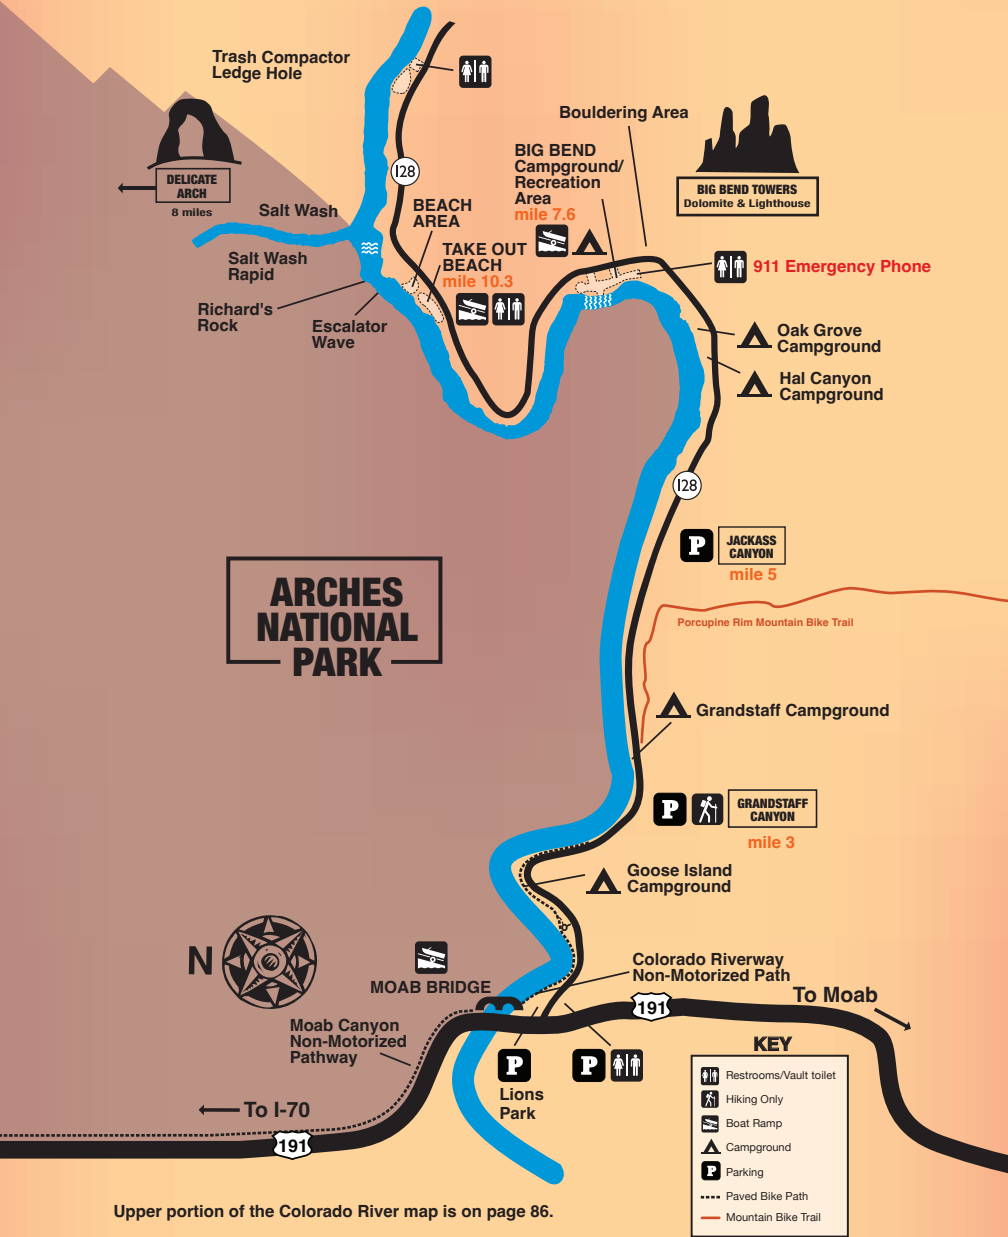

COLORADO RIVER MAP

LOWER PORTION

Upper portion of the Colorado River map is on page 86.