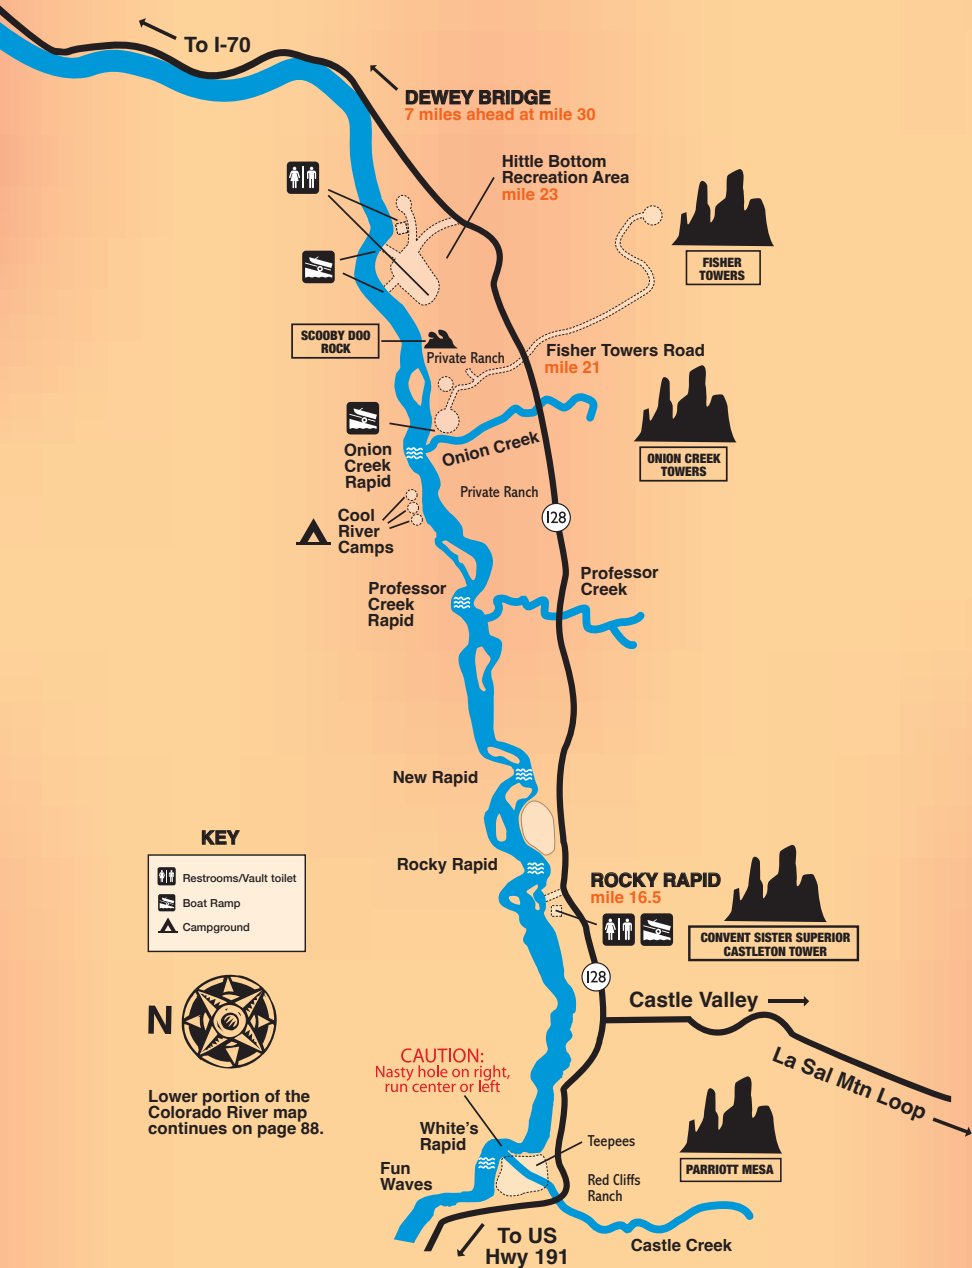

# COLORADO RIVER MAP

## UPPER PORTION

**KEY**

	Restrooms/Vault toilet
	Boat Ramp
	Campground

Lower portion of the Colorado River map continues on page 88.

**CAUTION:**  
Nasty hole on right,  
run center or left