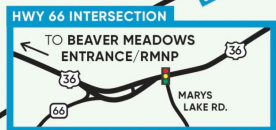

PUBLIC PARKING COLOR KEY

1. 1 HR
   - 2 HR
   - 3 HR
   - 30 MIN
   - PAID
   - ALL DAY
2. PAID PARKING IS ONLY IN EFFECT FROM MAY 26-OCT 22 BEFORE AND AFTER, ALL PARKING IS FREE
   PAID PARKING IS NOT TIME-LIMITED
   ALL DAY & TIME-LIMITED AREAS ARE FREE

DOWNLOAD THE ESTES PARK PARKING APP FOR REAL-TIME PARKING INFO