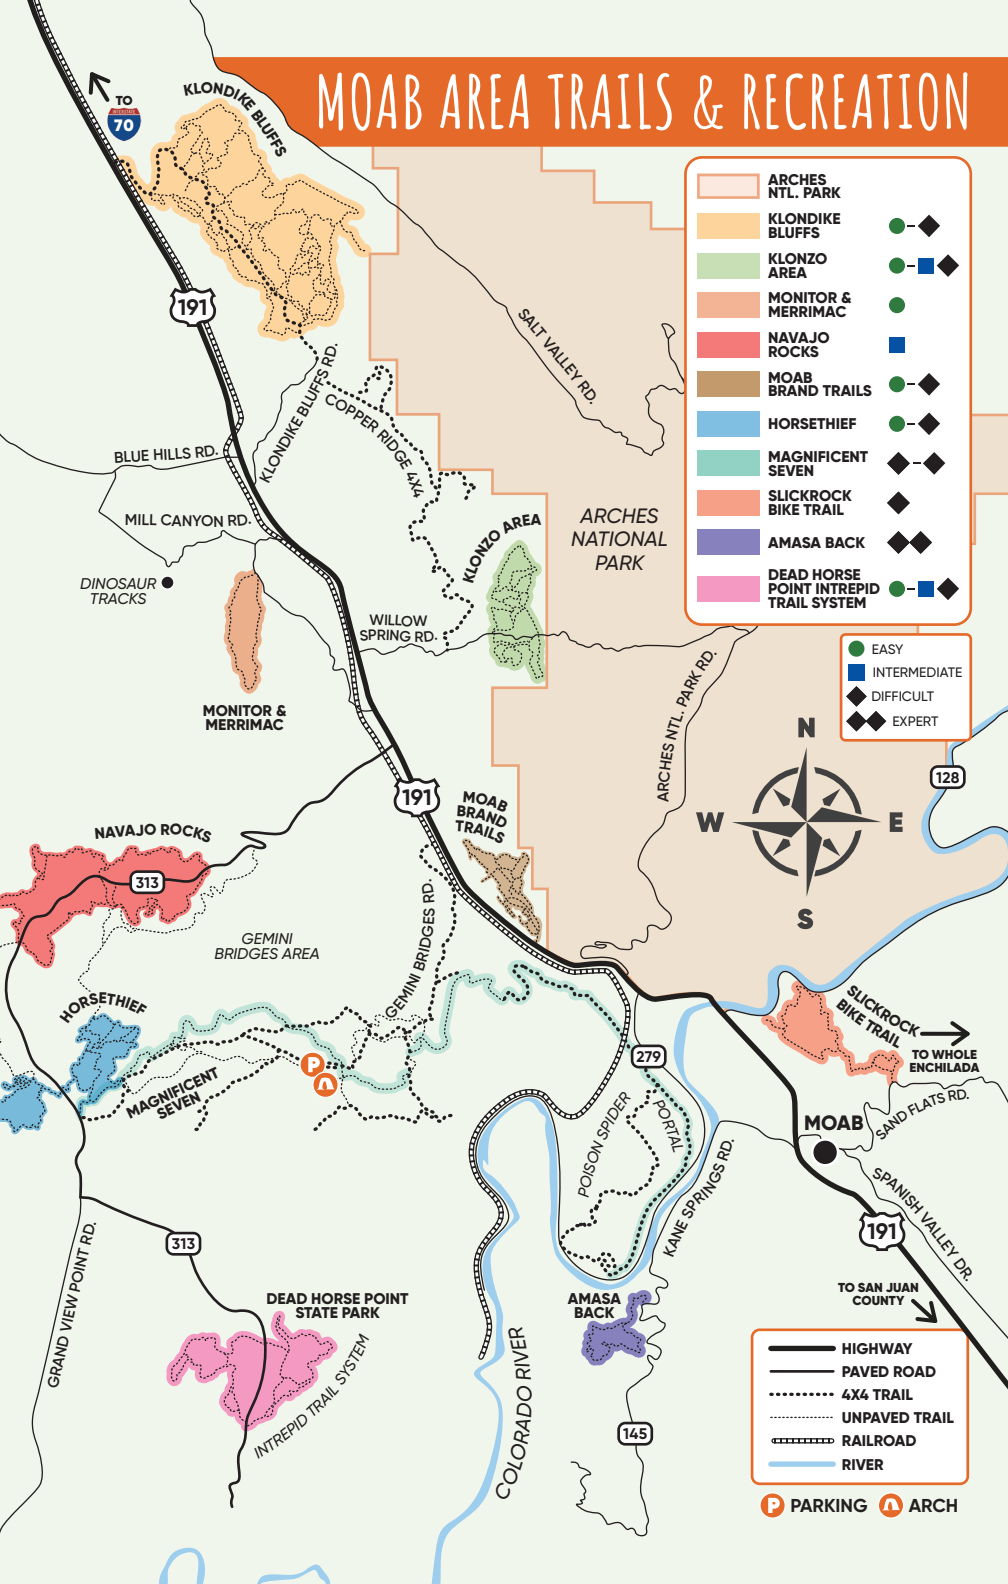

MOAB AREA TRAILS & RECREATION

	ARCHES NTL. PARK		EASY
	KLONDIKE BLUFFS		INTERMEDIATE
	KLONZO AREA		DIFFICULT
	MONITOR & MERRIMAC		EXPERT
	NAVAJO ROCKS		
	MOAB BRAND TRAILS		
	HORSETHIEF		
	MAGNIFICENT SEVEN		
	SLICKROCK BIKE TRAIL		
	AMASA BACK		
	DEAD HORSE POINT INTREPID TRAIL SYSTEM		

	EASY
	INTERMEDIATE
	DIFFICULT
	EXPERT

	HIGHWAY
	PAVED ROAD
	4X4 TRAIL
	UNPAVED TRAIL
	RAILROAD
	RIVER

PARKING ARCH