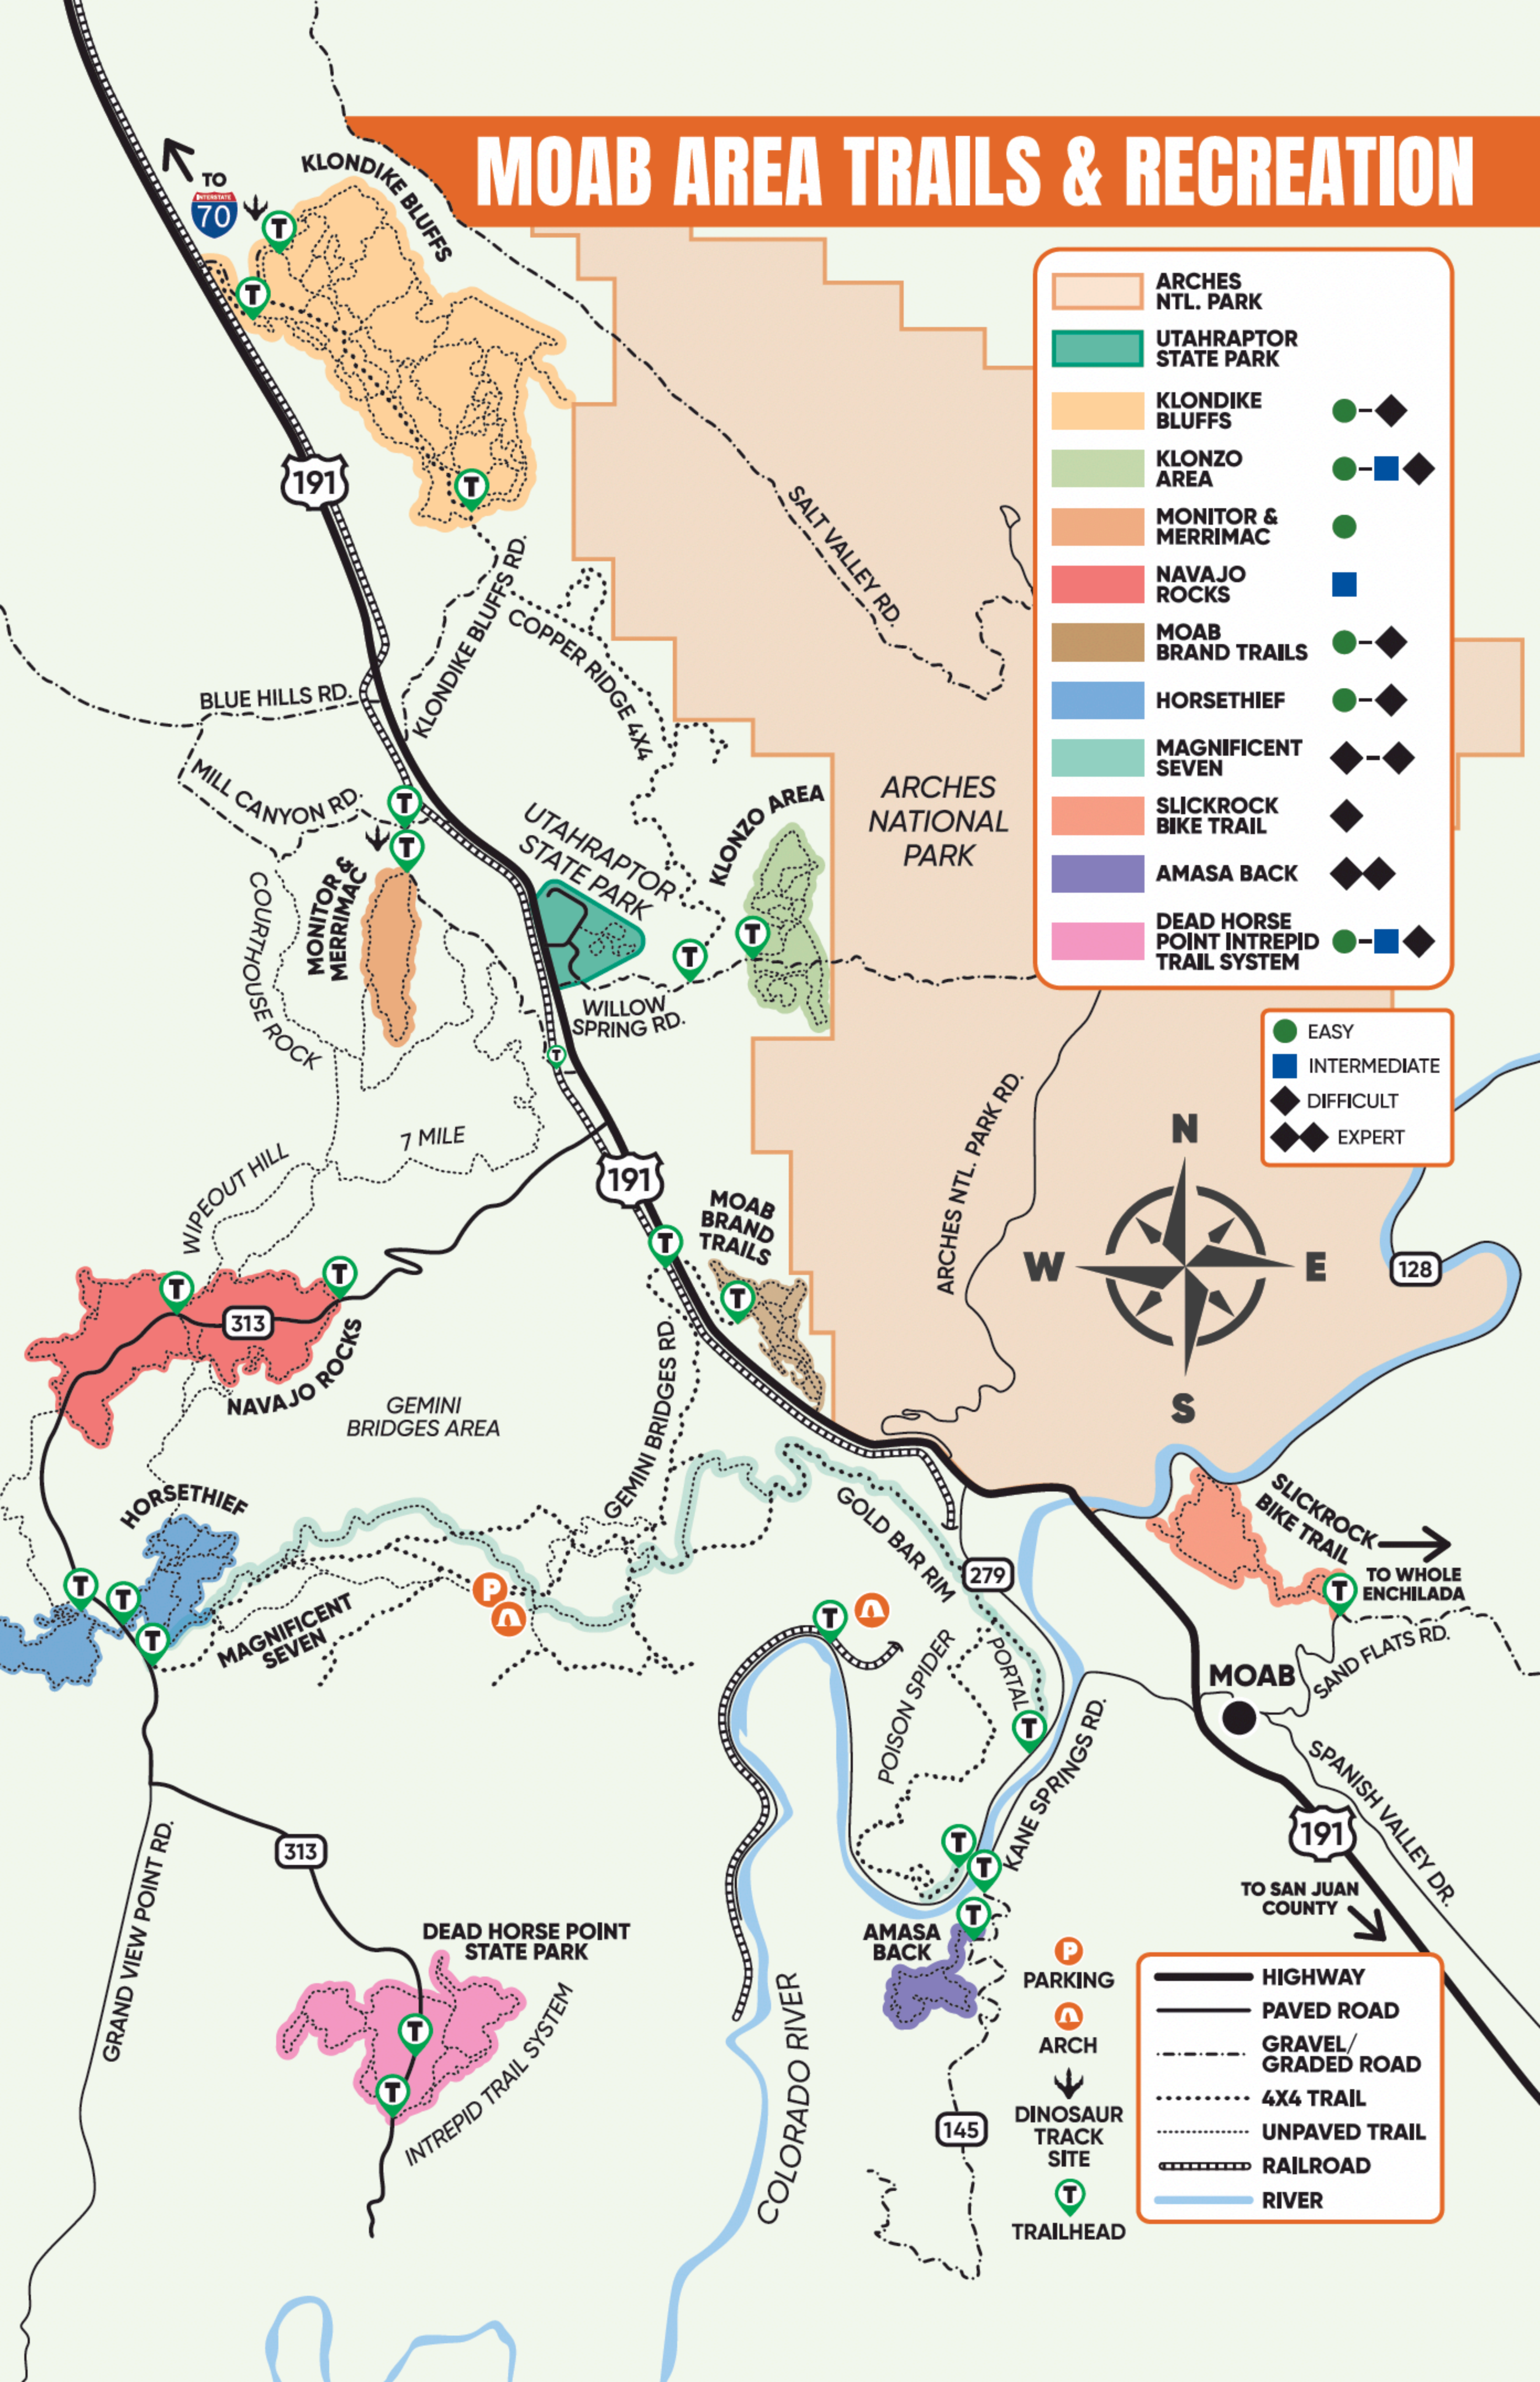

MOAB AREA TRAILS & RECREATION

	ARCHES NTL. PARK	 -
	UTAHRAPTOR STATE PARK	 -
	KLONDIKE BLUFFS	 -
	KLONZO AREA	 -
	MONITOR & MERRIMAC	
	NAVAJO ROCKS	
	MOAB BRAND TRAILS	 -
	HORSETHIEF	 -
	MAGNIFICENT SEVEN	 -
	SLICKROCK BIKE TRAIL	
	AMASA BACK	 -
	DEAD HORSE POINT INTREPID TRAIL SYSTEM	 -

	EASY
	INTERMEDIATE
	DIFFICULT
 - 	EXPERT

	HIGHWAY
	PAVED ROAD
	GRAVEL/GRADED ROAD
	4X4 TRAIL
	UNPAVED TRAIL
	RAILROAD
	RIVER

	PARKING
	ARCH
	DINOSAUR TRACK SITE
	TRAILHEAD